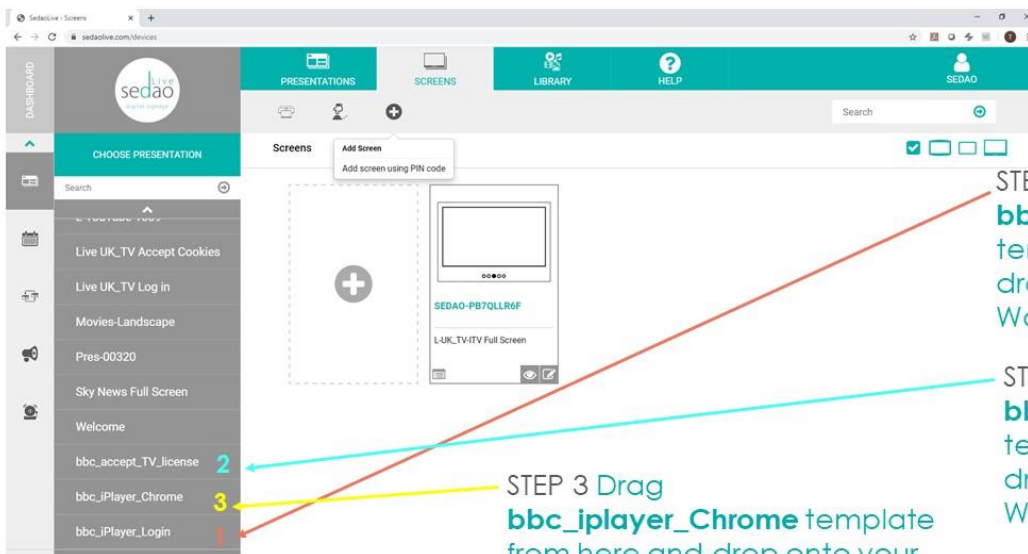

Sedao Playing Live iplayer TV Web Stream

STEP 1 Drag **bbc_iplayer_Login** template from here and drop onto your screen. Wait 15 seconds

STEP 2 Drag **bbc_accept_TV_license** template from here and drop onto your screen. Wait 15 seconds

STEP 3 Drag **bbc_iplayer_Chrome** template from here and drop onto your screen

Sometimes you may need to follow this process a couple of times.