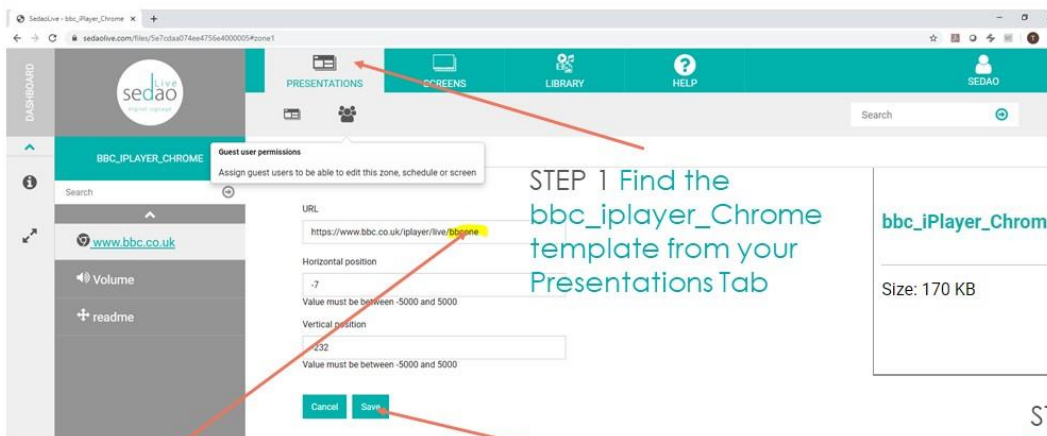

Sedao Select a different BBC Channel

STEP 1 Find the **bbc_iplayer_Chrome** template from your Presentations Tab

STEP 2 Click on the Edit icon

STEP 3 Select the **bbc** web zone and edit the end of the url to change channel – e.g. **bbctwo**, **bbcnews**, **cbeebies** etc

STEP 4 Click Save